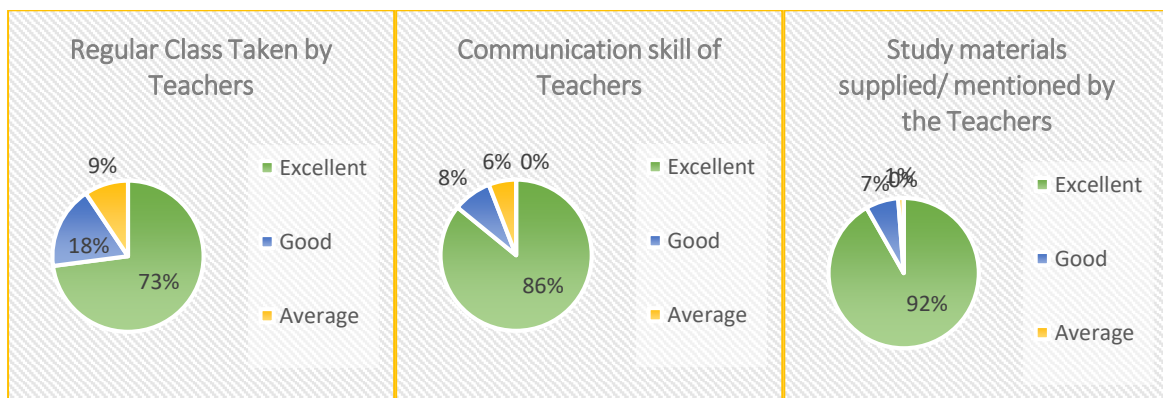

NUR MOHAMMAD SMRITI MAHAVIDYALAYA

DUCK-BANGLAW, DHULIYAN
DIST. MURSHIDABAD. (W.B.)

Pin - 742202

Ph : 03485-265262 /9332913919

E.mail.nurmohammad235@rediffmail.com

Website : nurmohammadsmritimahavidyalaya.com

Ref. No.....

Date.....

Feedback Analysis Report 2019-20

Nur Mohammad Smriti Mahavidyalaya is located in Dhuliyani, Murshidabad and affiliated under University of Kalyani. The Internal Quality Assurance Cell (IQAC) of the College has continuously been working on quality improvement and the betterment of student learning experiences. In order to analyze the lag areas of the college and scope for further improvement, feedback from various stakeholders have been received.

DATA COLLECTION AND ANALYSIS

Due to Covid-19 pandemic, all the feedbacks were collected by online Google form. Students, Teachers, Alumnus and Employers of our graduate passed out students were intimated by College Website, WhatsApp Group and mail to give feedback. In continuation of that, 425 students and 22 teachers responded in the current year. The students are advised to provide their feedback judiciously. Also feedback from Alumnus and Employers have been collected.

Students Feedback Data Analysis

The feedback enables every student to express their opinion on all aspects of the college. The questionnaire consists of 21 questions.

Teacher-in-Charge
Nur Mohammad Smriti Maha-Vidyalaya
Duck Banglow, Dhuliyani, Msd.