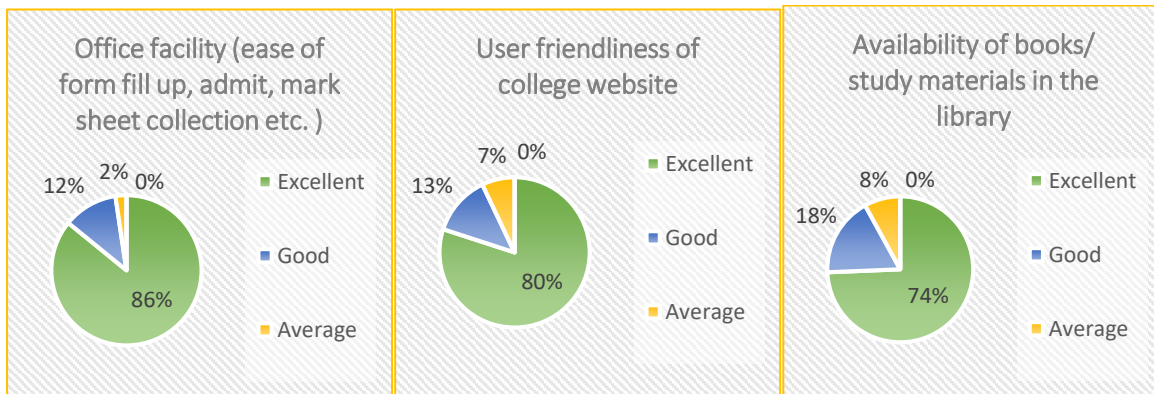

NUR MOHAMMAD SMRITI MAHAVIDYALAYA

DUCK-BANGLAW, DHULIYAN
DIST. MURSHIDABAD. (W.B.)

Pin - 742202

Ph : 03485-265262 /9332913919

E.mail.nurmohammad235@rediffmail.com

Website : nurmohammadsmritimahavidyalaya.com

Ref. No.....

Date.....

Teacher-in-Charge
Nur Mohammad Smriti Maha-Vidyalaya
Duck Banglow, Dhuliyon, Msd.