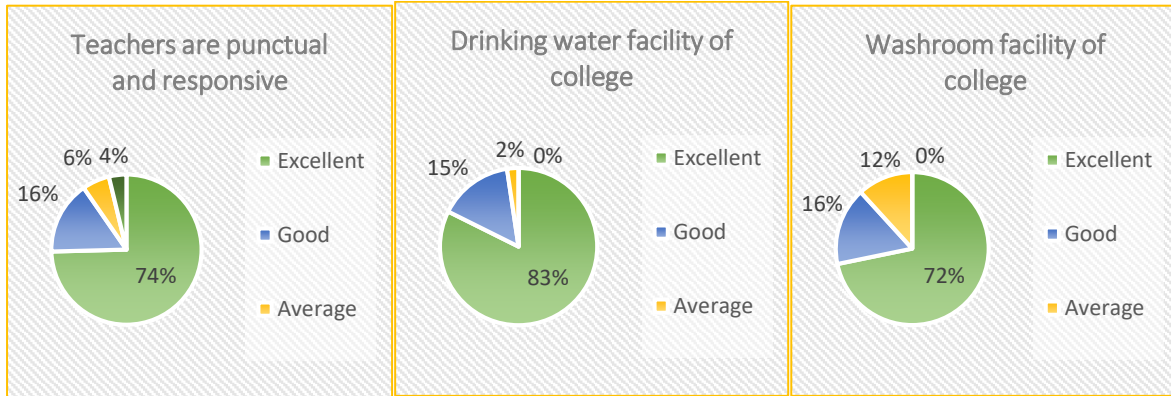

NUR MOHAMMAD SMRITI MAHAVIDYALAYA

DUCK-BANGLAW, DHULIYAN
DIST. MURSHIDABAD. (W.B.)

Pin - 742202

Ph : 03485-265262 /9332913919

E.mail.nurmohammad235@rediffmail.com

Website : nurmohammadsmritimahavidyalaya.com

Ref. No.....

Date.....

Teacher-in-Charge
Nur Mohammad Smriti Maha-Vidyalaya
Duck Banglow, Dhuliyon, Msd.