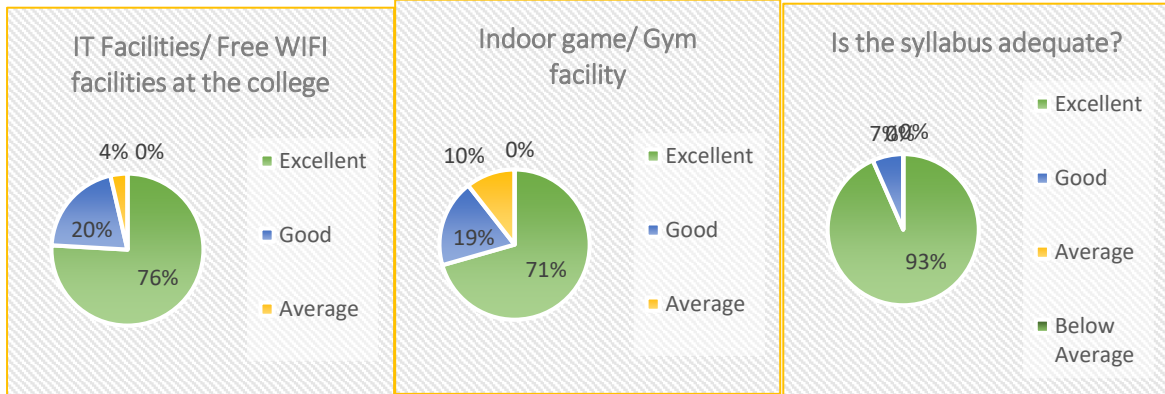

NUR MOHAMMAD SMRITI MAHAVIDYALAYA

DUCK-BANGLAW, DHULIYAN
DIST. MURSHIDABAD. (W.B.)

Pin - 742202

Ph : 03485-265262 /9332913919

E.mail.nurmohammad235@rediffmail.com

Website : nurmohammadsmritimahavidyalaya.com

Ref. No.....

Date.....

Teacher-in-Charge
Nur Mohammad Smriti Maha-Vidyalaya
Duck Banglow, Dhuliyān, Msd.