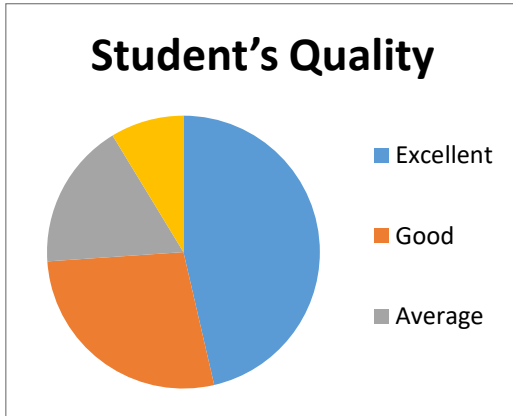

NUR MOHAMMAD SMRITI MAHAVIDYALAYA

DUCK-BANGLOW, DHULIYAN
DIST. MURSHIDABAD. (W.B.)

Pin - 742202

Ph : 03485-265262 /9332913919

E.mail.nurmohammad235@rediffmail.com

Website : nurmohammadsmritimahavidyalaya.com

Ref. No.....

Date.....

OBSERVATIONS

- The accessibility of the teachers in online platform e.g. Google meet or E-content is found to be satisfactory to the respondents.
- The students are contented with regularity of online classes.
- The overall students-teachers relationship through virtual mode is quite satisfying.
- Being a rural area college IT facility is found to be disrupted.
- The responsiveness of office staff on dissemination of information at the time of admission of the students, university registration, payment of fees have been rated to be good.
- The Grievances and redressal mechanism are in good working condition.

Teacher-in-Charge
Nur Mohammad Smriti Maha-Vidyalaya
Duck Banglow, Dhuliyan, Msd.