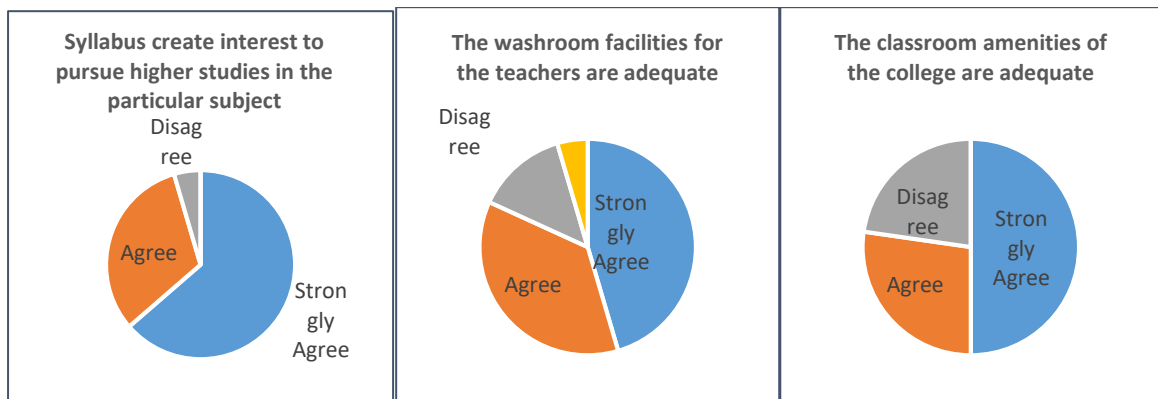

## Teachers Feedback Data Analysis

The feedback enables every teacher to express their opinion on all aspects of the college. The questionnaire consists of 10 questions.