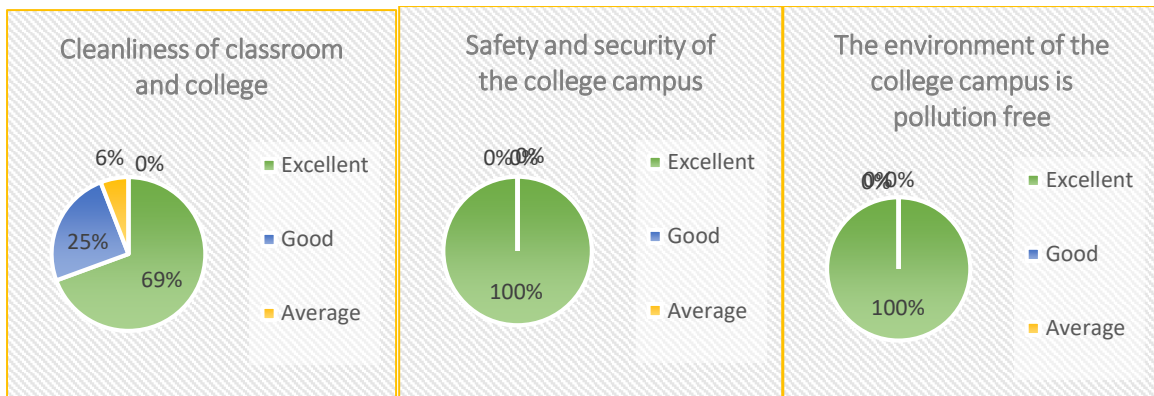

NUR MOHAMMAD SMRITI MAHAVIDYALAYA

DUCK-BANGLAW, DHULIYAN
DIST. MURSHIDABAD. (W.B.)

Pin - 742202

Ph : 03485-265262 /9332913919

E.mail.nurmohammad235@rediffmail.com

Website : nurmohammadsmritimahavidyalaya.com

Ref. No.....

Date.....

Teacher-in-Charge
Nur Mohammad Smriti Maha-Vidyalaya
Duck Banglow, Dhuliyon, Msd.