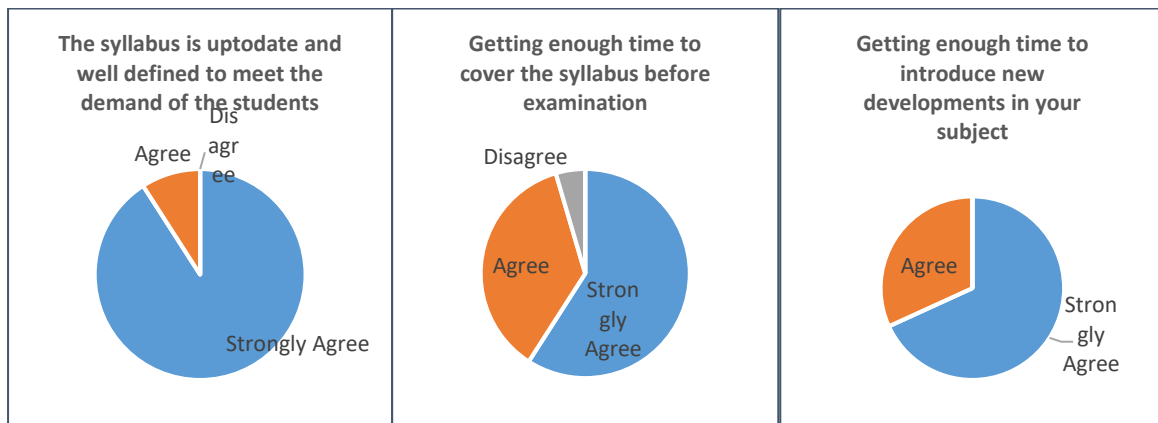

NUR MOHAMMAD SMRITI MAHAVIDYALAYA

DUCK-BANGLOW, DHULIYAN
DIST. MURSHIDABAD. (W.B.)

Pin - 742202

Ph : 03485-265262 /9332913919

E.mail.nurmohammad235@rediffmail.com

Website : nurmohammadsmritimahavidyalaya.com

Ref. No.....

Date.....

Teachers Feedback Data Analysis

The feedback enables every teacher to express their opinion on all aspects of the college. The questionnaire consists of 10 questions.