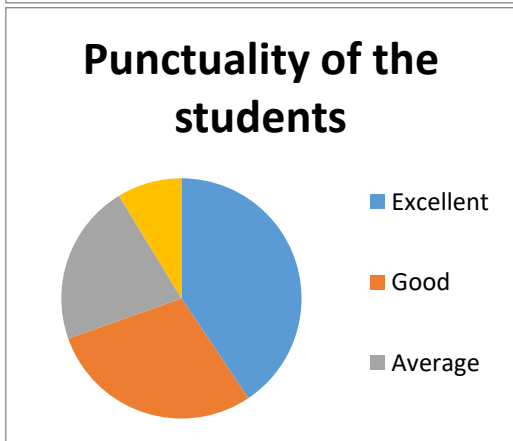

NUR MOHAMMAD SMRITI MAHAVIDYALAYA

DUCK-BANGLOW, DHULIYAN
DIST. MURSHIDABAD. (W.B.)

Pin - 742202

Ph : 03485-265262 /9332913919

E.mail.nurmohammad235@rediffmail.com

Website : nurmohammadsmritimahavidyalaya.com

Ref. No.....

Date.....

OBSERVATIONS

- The accessibility of the teachers in online platform e.g. Google meet or E-content is found to be satisfactory to the respondents.
- The students are contented with regularity of online classes.
- The overall students-teachers relationship through virtual mode is quite satisfying.
- Being a rural area college IT facility is found to be disrupted.
- The responsiveness of office staff on dissemination of information at the time of admission of the students, university registration, payment of fees have been rated to be good.
- The Grievances and redressal mechanism are in good working condition.

Teacher-in-Charge
Nur Mohammad Smriti Maha-Vidyalaya
Duck Banglow, Dhuliyan, Msd.