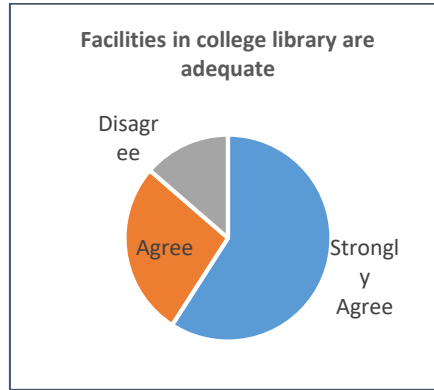

NUR MOHAMMAD SMRITI MAHAVIDYALAYA

DUCK-BANGLOW, DHULIYAN
DIST. MURSHIDABAD. (W.B.)

Pin - 742202

Ph : 03485-265262 /9332913919

E.mail.nurmohammad235@rediffmail.com

Website : nurmohammadsmritimahavidyalaya.com

Ref. No.....

Date.....