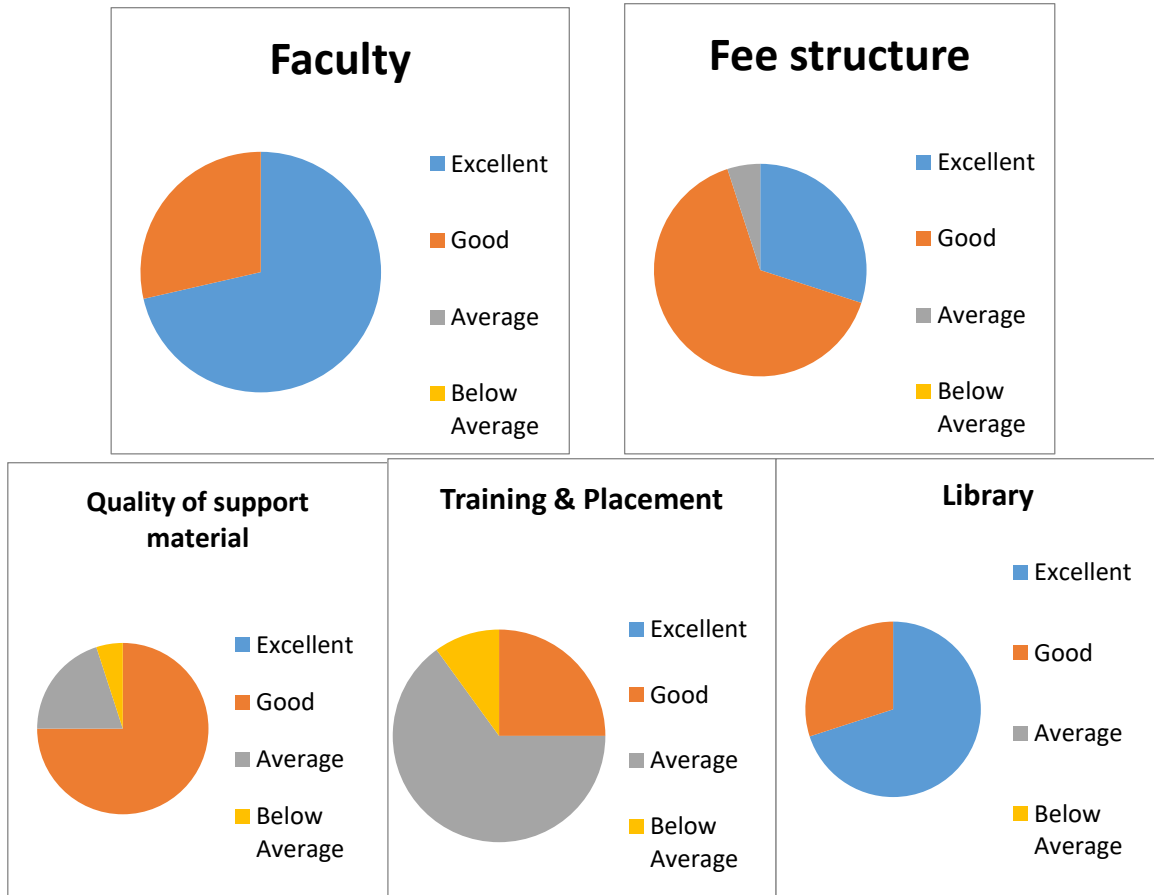

## Alumnus Feedback Data Analysis

The alumni survey is a written questionnaire. Data is collected once in a year. The data analyzed is used for continuous improvement of the institution. The questionnaire consists of 7 questions.

## Employers Feedback Data Analysis

The Employer Feedback is also a written questionnaire which employers of our graduates are asked to complete. Data is collected every year. Results of the data analysis are used to enhance and strengthen our program. The questionnaire consists of 4 questions.