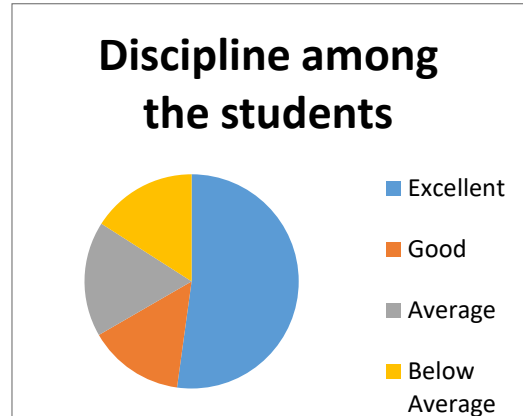

NUR MOHAMMAD SMRITI MAHAVIDYALAYA

DUCK-BANGLOW, DHULIYAN
DIST. MURSHIDABAD. (W.B.)

Pin - 742202

Ph : 03485-265262 /9332913919

E.mail.nurmohammad235@rediffmail.com

Website : nurmohammadsmritimahavidyalaya.com

Ref. No.....

Date.....

OBSERVATIONS

- The accessibility of the teachers in online platform e.g. Google meet or E-content is found to be satisfactory to the respondents.
- The students are contented with regularity of online classes.
- The overall students-teachers relationship through virtual mode is quite satisfying.
- Being a rural area college IT facility is found to be disrupted.
- The responsiveness of office staff on dissemination of information at the time of admission of the students, university registration, payment of fees have been rated to be good.
- The Grievances and redressal mechanism are in good working condition.

Teacher-in-Charge
Nur Mohammad Smriti Maha-Vidyalaya
Duck Banglow, Dhuliyan, Msd.