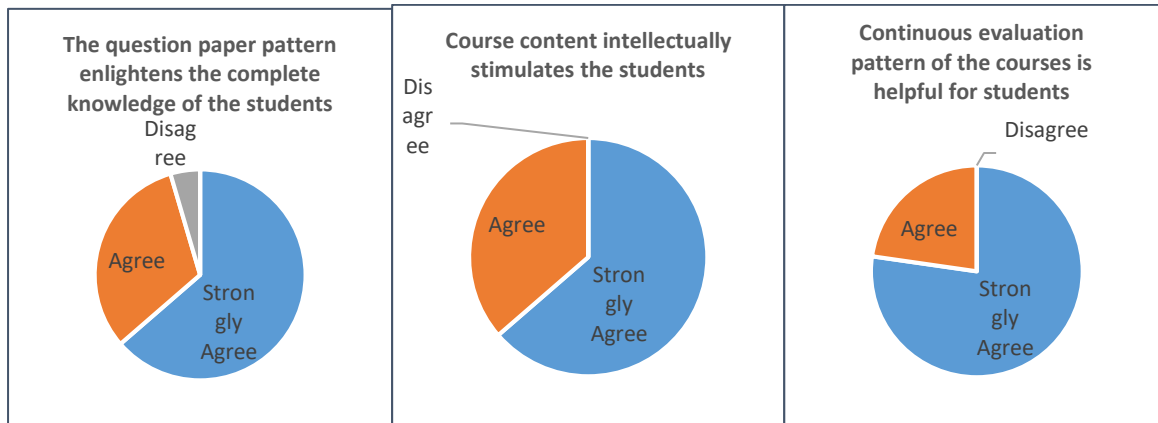

## Teachers Feedback Data Analysis

The feedback enables every teacher to express their opinion on all aspects of the college. The questionnaire consists of 10 questions.