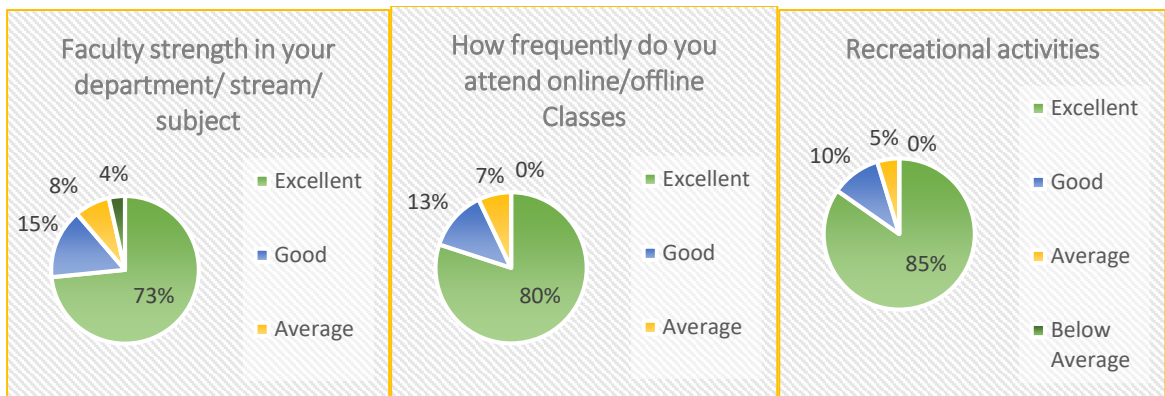

NUR MOHAMMAD SMRITI MAHAVIDYALAYA

DUCK-BANGLAW, DHULIYAN
DIST. MURSHIDABAD. (W.B.)

Pin - 742202

Ph : 03485-265262 /9332913919

E.mail.nurmohammad235@rediffmail.com

Website : nurmohammadsmritimahavidyalaya.com

Ref. No.....

Date.....

Teacher-in-Charge
Nur Mohammad Smriti Maha-Vidyalaya
Duck Banglow, Dhuliyān, Msd.