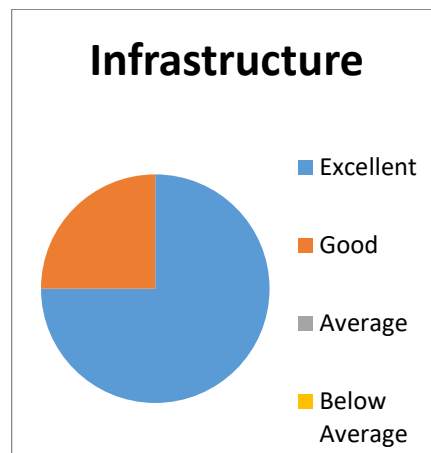

Alumnus Feedback Data Analysis

The alumni survey is a written questionnaire. Data is collected once in a year. The data analyzed is used for continuous improvement of the institution. The questionnaire consists of 7 questions.