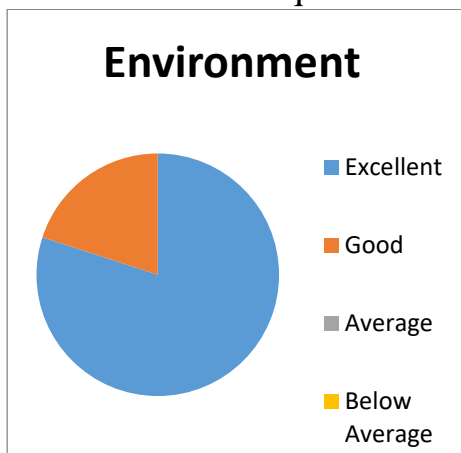

Alumnus Feedback Data Analysis

The alumni survey is a written questionnaire. Data is collected once in a year. The data analyzed is used for continuous improvement of the institution. The questionnaire consists of 7 questions.